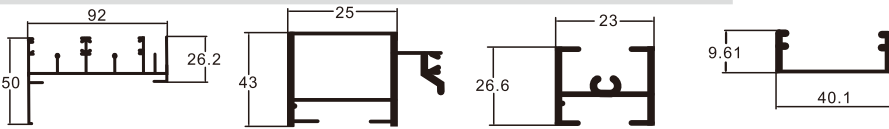

Item Number	Dimension(mm)
JD011	Φ16

HINGED DOOR & WINDOW PROFILES

SLIDING WINDOW SECTION

80 MM SLIDING SECTION

NAHAS DOOR SECTION

KITCHEN PROFILES

ALUMINIUM COMPOSITE PANEL SHEETS (ACP)

IAT3001