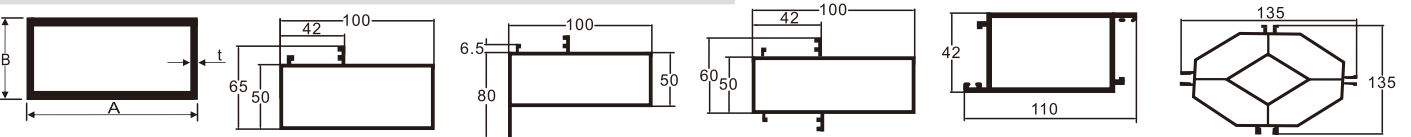

Item Number	Dimension(mm)
JD011	Φ16

HINGED DOOR & WINDOW PROFILES

SLIDING WINDOW SECTION

80 MM SLIDING SECTION

NAHAS DOOR SECTION

KITCHEN PROFILES

ALUMINIUM COMPOSITE PANEL SHEETS (ACP)

IAT3001