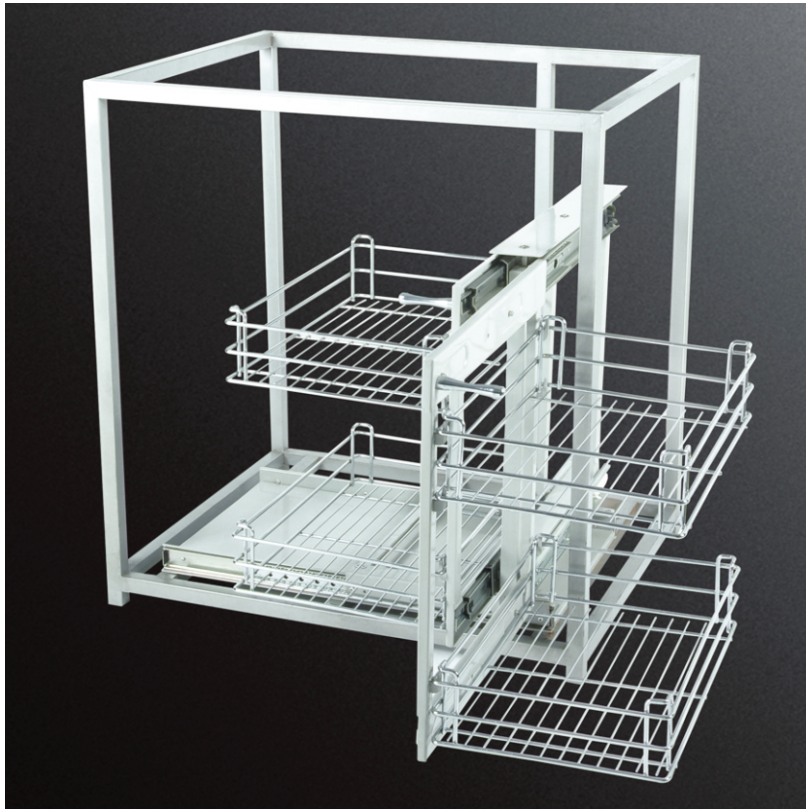

إبن العجمي للتجارة
IBN AL AJMI
— T R A D I N G —