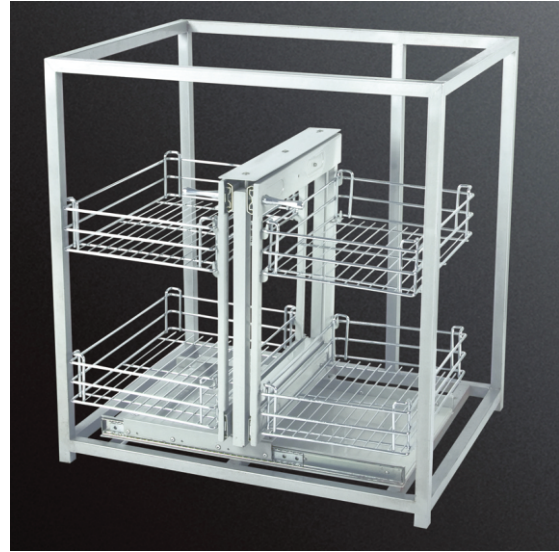

TALL UNIT BASKET

Item Number	Dimension(mm)	Cabinet Width
ML060A(6PCS)	495X365X(1920~2150)	450
ML060D(4PCS)	495X240X(1220~1400)	300
ML060G(6PCS)	495X448X(1920~2150)	500

Item Number	Dimension(mm)	Cabinet Width(mm)
ML070C (6 shelf)	D500xW460xH (1800~2200)	500

Item Number	Dimension(mm)	Cabinet Width(mm)
ML080C (6 shelf)	D500xW860xH(1800~2200)	900

MAGIC CORNER SERIES

Item Number	Dimension(mm)	Cabinet Width(mm)
ML078	D460xW680xH560	750

LIFT-UP SYSTEMS

Item Number	Dimension(mm)	Cabinet Width
JD007AAS-800	764X320X680	800mm

Item Number	Dimension(mm)	Cabinet Width(mm)
S180B-1	D495xW865xH420	900

PLASTIC TRASH CAN SERIES

Item Number	Dimension(mm)	Cabinet Width
JD006	350X260X525/15L	300

Item Number	Dimension(mm)	Cabinet Width
JD006B-2	530X420X520/35L(1bin)	500