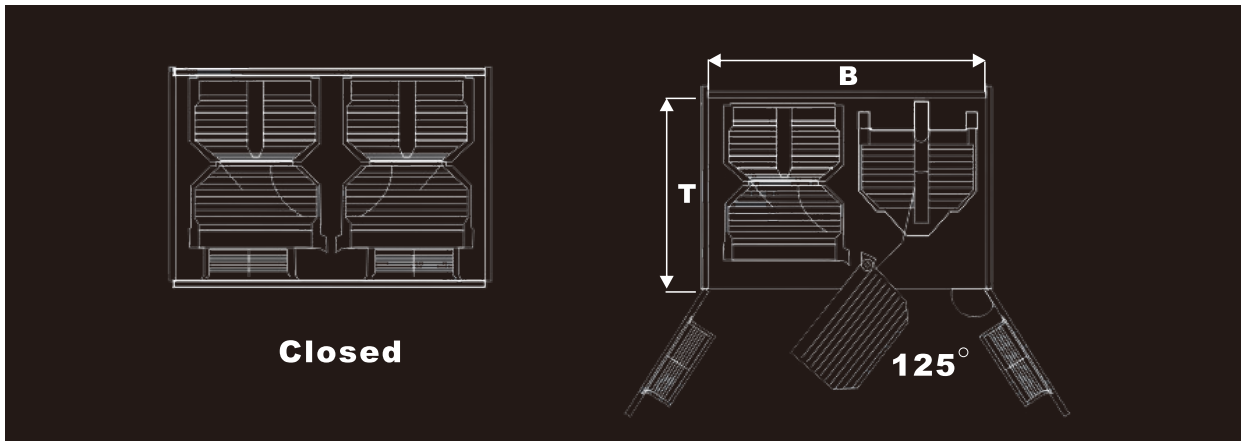

Item Number	Dimension(mm)	Cabinet Width(mm)
ML080C (6 shelf)	D500xW860xH(1800~2200)	900

MAGIC CORNER SERIES

Item Number	Dimension(mm)	Cabinet Width(mm)
ML078	D460xW680xH560	750

LIFT-UP SYSTEMS

Item Number	Dimension(mm)	Cabinet Width
JD007AAS-800	764X320X680	800mm