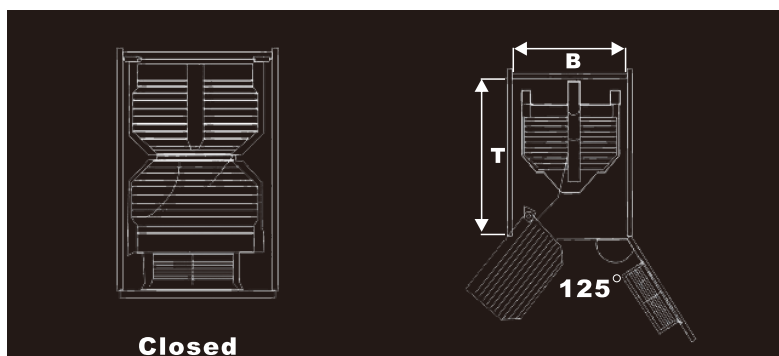

TALL UNIT BASKET

Item Number	Dimension(mm)	Cabinet Width
ML060A(6PCS)	495X365X(1920~2150)	450
ML060D(4PCS)	495X240X(1220~1400)	300
ML060G(6PCS)	495X448X(1920~2150)	500

Item Number	Dimension(mm)	Cabinet Width(mm)
ML070C (6 shelf)	D500xW460xH (1800~2200)	500

Item Number	Dimension(mm)	Cabinet Width(mm)
ML080C (6 shelf)	D500xW860xH(1800~2200)	900

MAGIC CORNER SERIES

Item Number	Dimension(mm)	Cabinet Width(mm)
ML078	D460xW680xH560	750

LIFT-UP SYSTEMS

Item Number	Dimension(mm)	Cabinet Width
JD007AAS-800	764X320X680	800mm