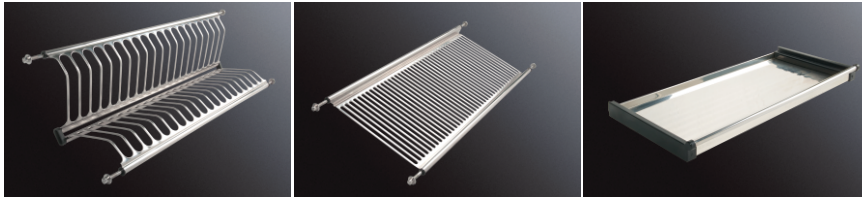

STAINLESS STEEL DISH RACKS

Item Number	SS114-90
Dimension(mm)	D280xW865xH65mm
Cabinet Width	900mm

SWING TRAYS

Item Number	Dimension(mm)	Cabinet Width(mm)
S180B	D495xW865xH420	900

Item Number	Dimension(mm)	Cabinet Width(mm)
S180B-1	D495xW865xH420	900