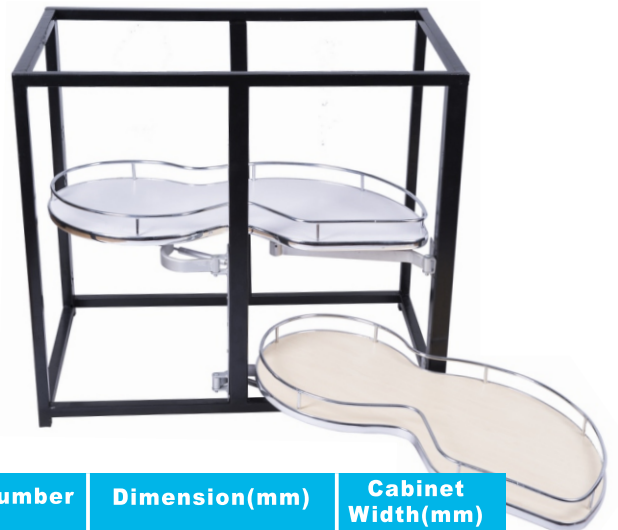

Item Number	Dimension(mm)	Cabinet Width(mm)
ML080C (6 shelf)	D500xW860xH(1800~2200)	900

MAGIC CORNER SERIES

Item Number	Dimension(mm)	Cabinet Width(mm)
ML078	D460xW680xH560	750

LIFT-UP SYSTEMS

Item Number	Dimension(mm)	Cabinet Width
JD007AAS-800	764X320X680	800mm

Item Number	Dimension(mm)	Cabinet Width
JD007AAS-800	764X320X680	800mm

STAINLESS STEEL DISH RACKS

Item Number	SS114-90
Dimension(mm)	D280xW865xH65mm
Cabinet Width	900mm

SWING TRAYS

Item Number	Dimension(mm)	Cabinet Width(mm)
S180B	D495xW865xH420	900

Item Number	Dimension(mm)	Cabinet Width(mm)
S180B-1	D495xW865xH420	900

PLASTIC TRASH CAN SERIES

Item Number	Dimension(mm)	Cabinet Width
JD006	350X260X525/15L	300

Item Number	Dimension(mm)	Cabinet Width
JD006B-2	530X420X520/35L(1bin)	500