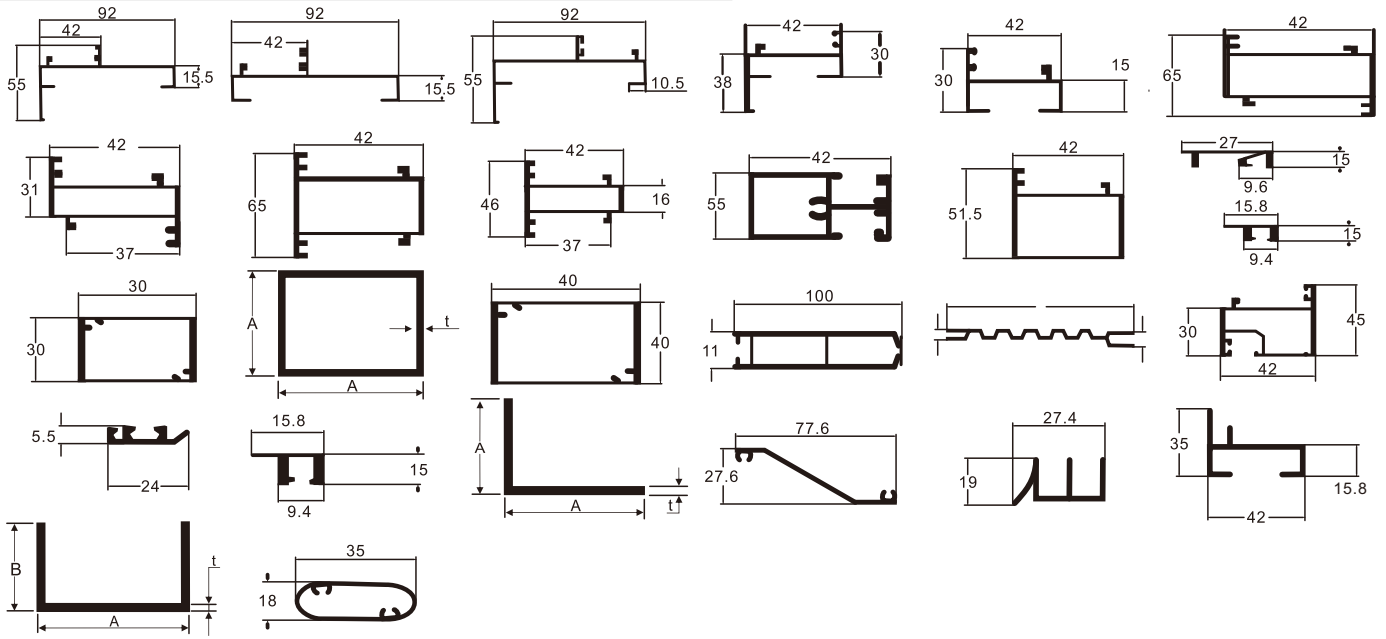

HINGED DOOR & WINDOW PROFILES