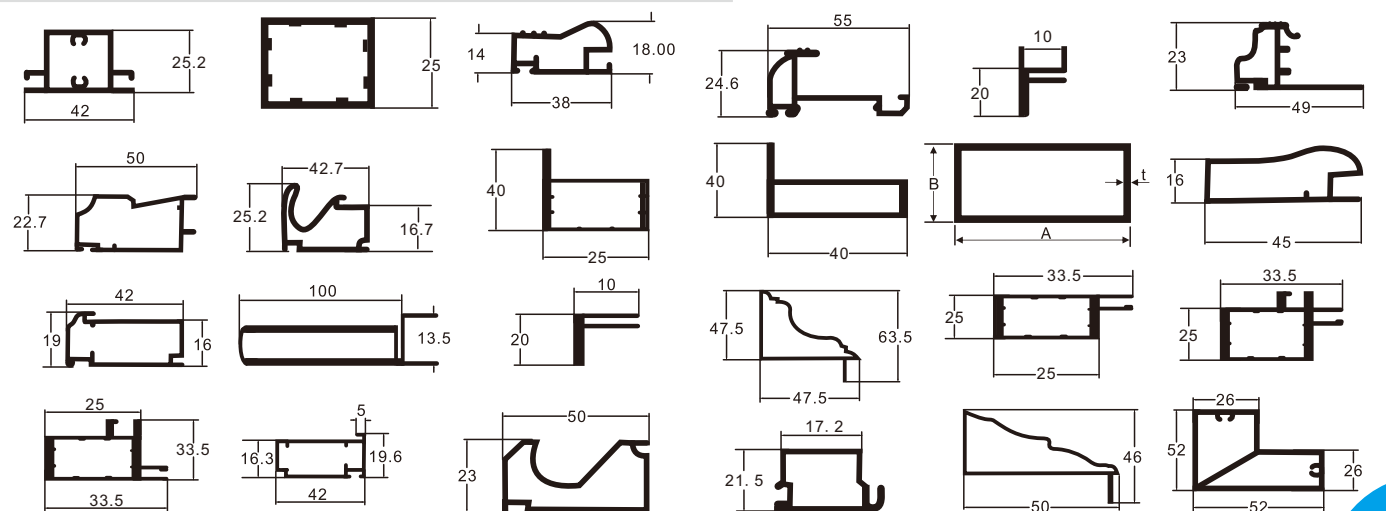

Item Number	Dimension(mm)
JD011	Φ16

HINGED DOOR & WINDOW PROFILES

SLIDING WINDOW SECTION

80 MM SLIDING SECTION

NAHAS DOOR SECTION

KITCHEN PROFILES

ALUMINIUM COMPOSITE PANEL SHEETS (ACP)

IAT3001